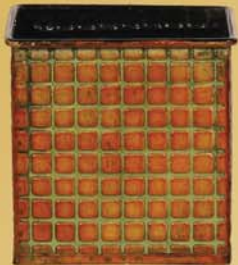

# Tin

6 Assorted Styles

Dent In Bump

Basketweave

Scallop

Mini Check

Fancy Mesh

Large Check-Dot

4 Assorted Colors

Brick/Seafoam  
Green

Multi Red/  
Beige

Cream/Moss  
Green

Brown/Beige

**KQ3953**  
4" x 4" x 4" Planter w/Liner  
6 Assorted Styles,  
4 Assorted Colors  
48/case

**KQ3954**  
4" x 4" x 5" Planter w/Liner  
6 Assorted Styles,  
4 Assorted Colors  
48/case