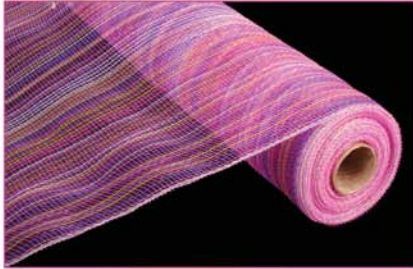

# DECO POLY MESH

## MULTICOLORED

**RE1009** - 21" x 10yds  
1/bag, 20/case

**RE100999** - 21" x 10yds  
Multicolored Assortment  
2 each of 10 colors  
1/bag, 20/case

**07** - Fuchsia Multi

**20** - Orange Multi

**23** - Purple Multi

**24** - Red Multi

**29** - Yellow Multi

**44** - Light Blue Multi

**65** - Spring Green Multi

**67** - Cream Multi

**69** - Light Pink Multi

**70** - Emerald Multi